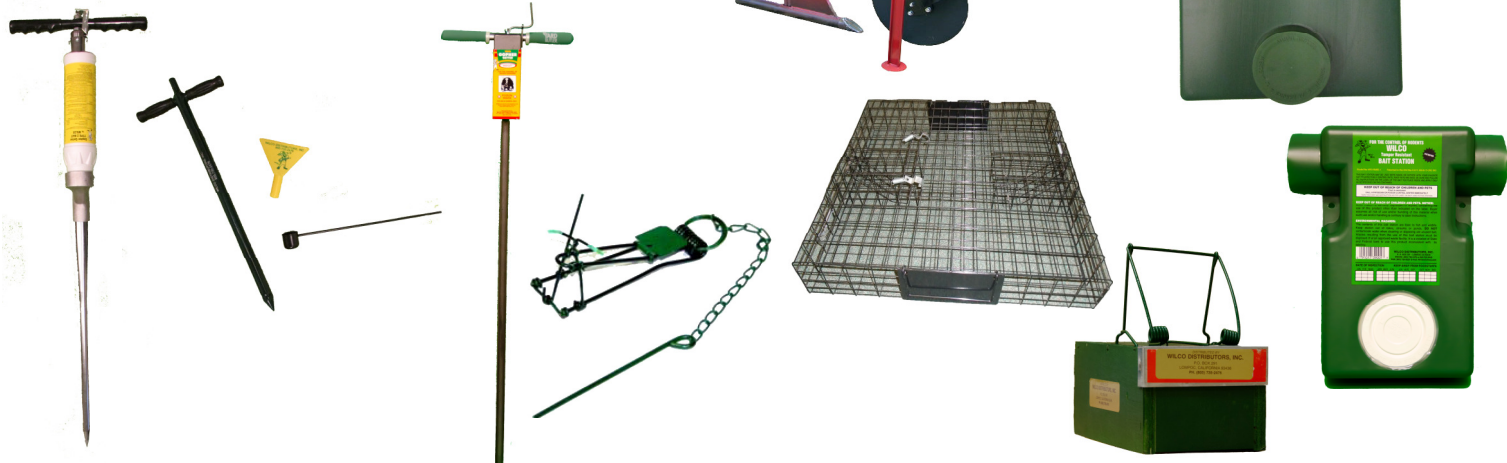

Product Code	Name of Products	Units p/case	Dealer Price (ea)	Suggested Retail (ea)
39000	WILCO GROUND SQUIRREL BAIT STATION	6	\$ 20.78	\$ 31.34
39001	WILCO RAT/MOUSE BAIT STATION	6	\$ 12.49	\$ 18.61
70601	WILCO GOPHER BAIT APPLICATOR w/1 lb. bait	8	\$ 199.35	\$ 254.03
70101	WILCO GOPHER GETTER MIDGET w/1 lb. bait	6	\$ 54.63	\$ 60.53
70300	WILCO PROBE 'N FUNNEL	6	\$ 15.08	\$ 19.49
70201	WILCO TRAP FOR GOPHERS	18	\$ 6.81	\$ 11.06
70204	WILCO/DOC WOODY'S GOPHER TRAP	6	\$ 13.17	\$ 17.46
70203	WILCO GROUND SQUIRREL TRAP	2	\$ 42.70	\$ 60.94
70400	WILCO GOPHER GETTER 3 PT. HITCH (18"coultter)	1	\$ 2,355.50	\$ 3,001.56
70422	WILCO GOPHER GETTER 3 PT. HITCH (20"coultter)	1	\$ 2,481.39	\$ 3,161.97

****NOT CARRIED IN STOCK—SPECIAL ORDER****

70318	WILCO GOPHER GETTER 3 PT. HITCH (18"coultter) cat.2	1	\$ 2,591.41	\$ 3,302.17
70500	WILCO GOPHER GETTER PORTABLE (18"coultter)	1	\$ 3,102.93	\$ 3,953.98
70522	WILCO GOPHER GETTER PORTABLE (22"coultter)	1	\$ 3,408.59	\$ 4,169.73
70700	WILCO GOPHER GETTER 3 PT. HITCH (18"counter) cat.2	1	\$ 3,736.10	\$ 4,570.38